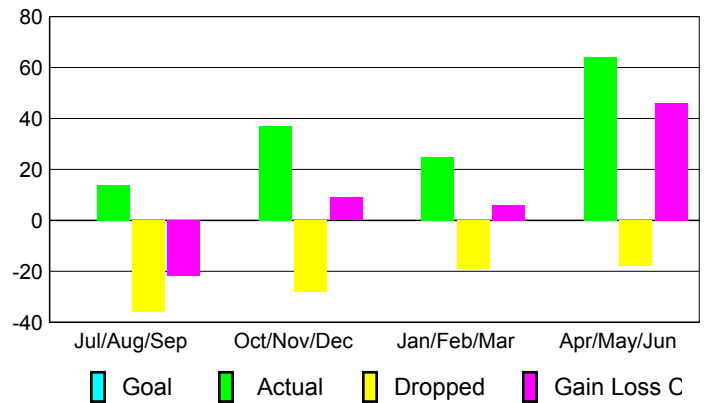

Membership Results 2009-2010

Goal, New, Dropped, Gain/Loss