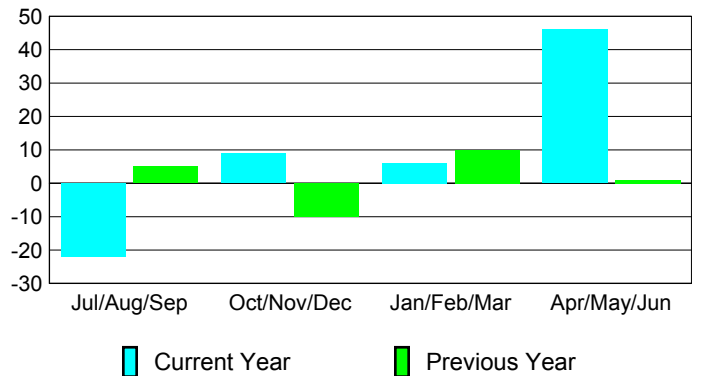

Comparison of Membership Gain/Loss

Current Year Compared to the Previous Year