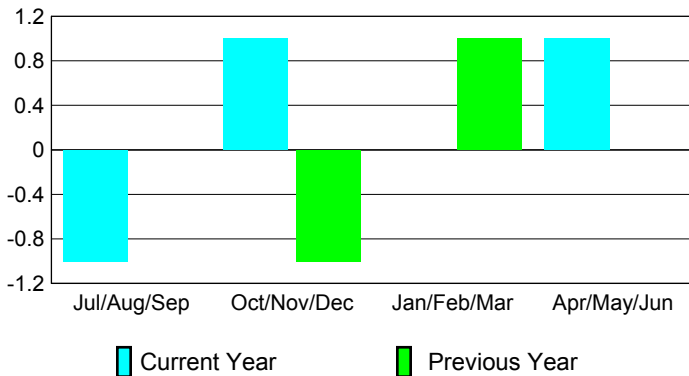

2009-2010 GMT Quarterly Report for District (or Undistricted) **District O 5**

GMT: ORLANDO TEUBER W.

Location: ARGENTINA

GMT CA: 3

CLUBS

Club Results
2009-2010

Clubs
2008-2009

Month	New Club Goal	Actual New Clubs	Actual Dropped Clubs	Gain/Loss of Clubs	Gain/Loss of Clubs
Jul/Aug/Sep	0	0	-1	-1	0
Oct/Nov/Dec	0	0	1	1	-1
Jan/Feb/Mar	0	0	0	0	1
Apr/May/June	0	1	0	1	0
Totals	0	1	0	1	0

Club Results 2009-2010

Goal, New, Dropped, Gain/Loss

Comparison of Club Gain/Loss

Current Year Compared to the Previous Year

YTD Status Quo Clubs 2009-2010

Status Quo Clubs Compared to Status Quo Members

MEMBERSHIP