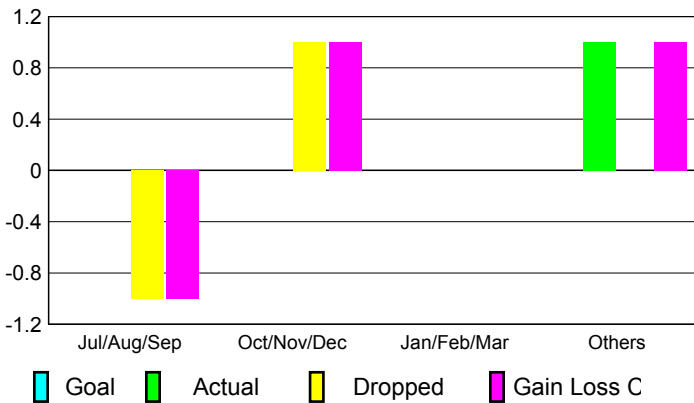

2009-2010 GMT Quarterly Report for District (or Undistricted) **District O 5**

GMT: ORLANDO TEUBER W.

Location: ARGENTINA

GMT CA: 3

CLUBS

Club Results
2009-2010

Clubs
2008-2009

Month	New Club Goal	Actual New Clubs	Actual Dropped Clubs	Gain/Loss of Clubs	Gain/Loss of Clubs
Jul/Aug/Sep	0	0	-1	-1	0
Oct/Nov/Dec	0	0	1	1	-1
Jan/Feb/Mar	0	0	0	0	1
Apr/May/June	0	1	0	1	0
Totals	0	1	0	1	0

Club Results 2009-2010

Goal, New, Dropped, Gain/Loss

Comparison of Club Gain/Loss

Current Year Compared to the Previous Year

YTD Status Quo Clubs 2009-2010

Status Quo Clubs Compared to Status Quo Members

MEMBERSHIP

Membership Results
2009-2010

Membership
2008-2009

Month	Net Memb Goal	Actual New Memb	Actual Dropped Memb	Gain/Loss of Memb	Gain/Loss of Memb
Jul/Aug/Sep	0	14	-36	-22	5
Oct/Nov/Dec	0	37	-28	9	-10
Jan/Feb/Mar	0	25	-19	6	10
Apr/May/June	0	64	-18	46	1
Totals	0	140	-101	39	6